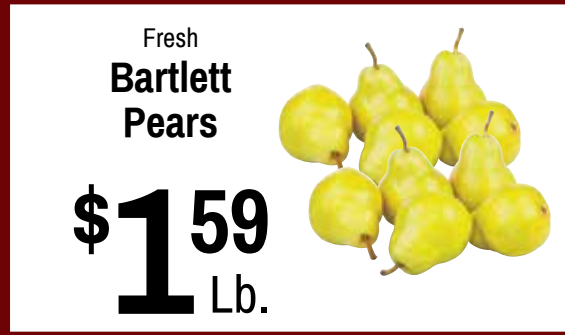

Produce

Sweet, Juicy
Pink Lady
Apples **\$1⁵⁹**
Lb.

Red, Ripe
Personal
Watermelons **\$5⁹⁹**
Ea.

Dole
Coleslaw, Shredded Lettuce
or Classic Salad Mixes **2\$⁴**
for **4**
8-14 Oz. Bag

Bell Peppers **3\$³⁹⁹**
for **3**
Green, Orange,
Yellow or Red

Fresh
Bartlett
Pears **\$1⁵⁹**
Lb.

Fresh
Crisp
Broccoli
Bunch **\$2⁹⁹**
Ea.

Super Select
Cucumbers **4\$³**
for **3**

Portabella
Mushrooms
Sliced or Whole
6 Oz. Package **\$3⁹⁹**

Deli

Lisa's
Potato
Salad **\$6⁹⁹**
Lb.